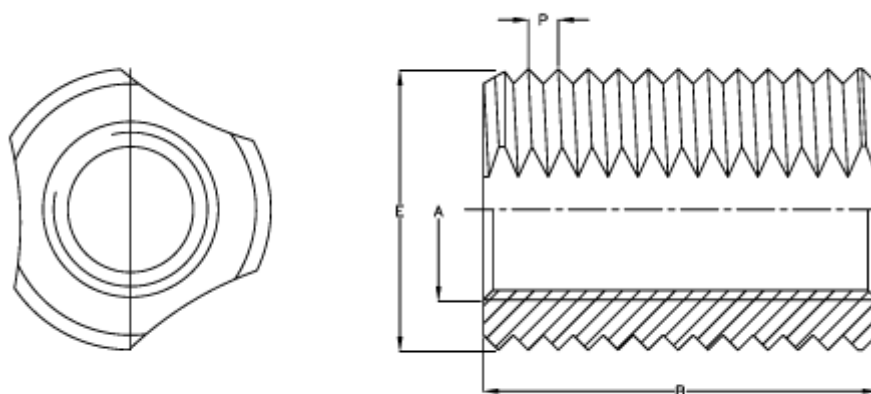

Article number: 12305000060800
Description: KLEE-coil 305 000 060.800
M6 Brass

Measures

Female thread A	= M6
Length B	= 14
Male thread E	= 10.0
Min hole depth blind hole	= 15
Recommended bore diameter	= 9.0 to 9.2
Thread pitch P	= 1.50
Type	= 305 000 060.800